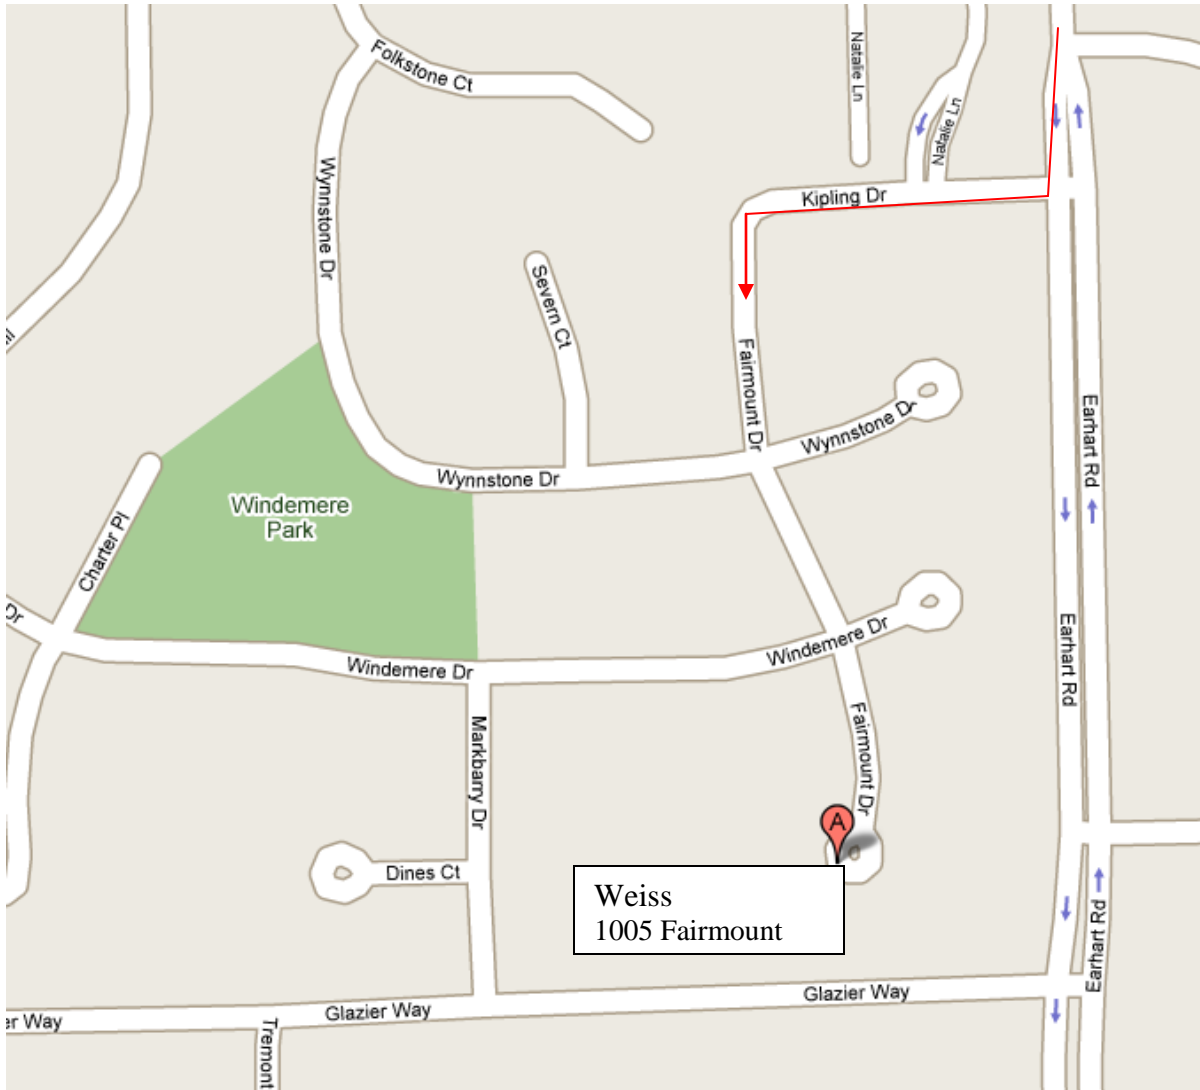

Edward & Colleen Weiss
1005 Fairmount
Ann Arbor, MI 48105

Directions:

Take 14 West to US23 South (Left)
on US23 move to right lane and take first exit (Plymouth Rd)
turn Left (East) on Plymouth Rd (cross Expressway) then Right
(South) on Old Earhart Rd to end... then Right (South) on
Earhart Rd. (cross over Expressway again) then Right on Kiplinger.
after a short distance, Kiplinger turns left and becomes Fairmount Dr.
Take Fairmount all the way to the end...
We are the house at the end with a large driveway