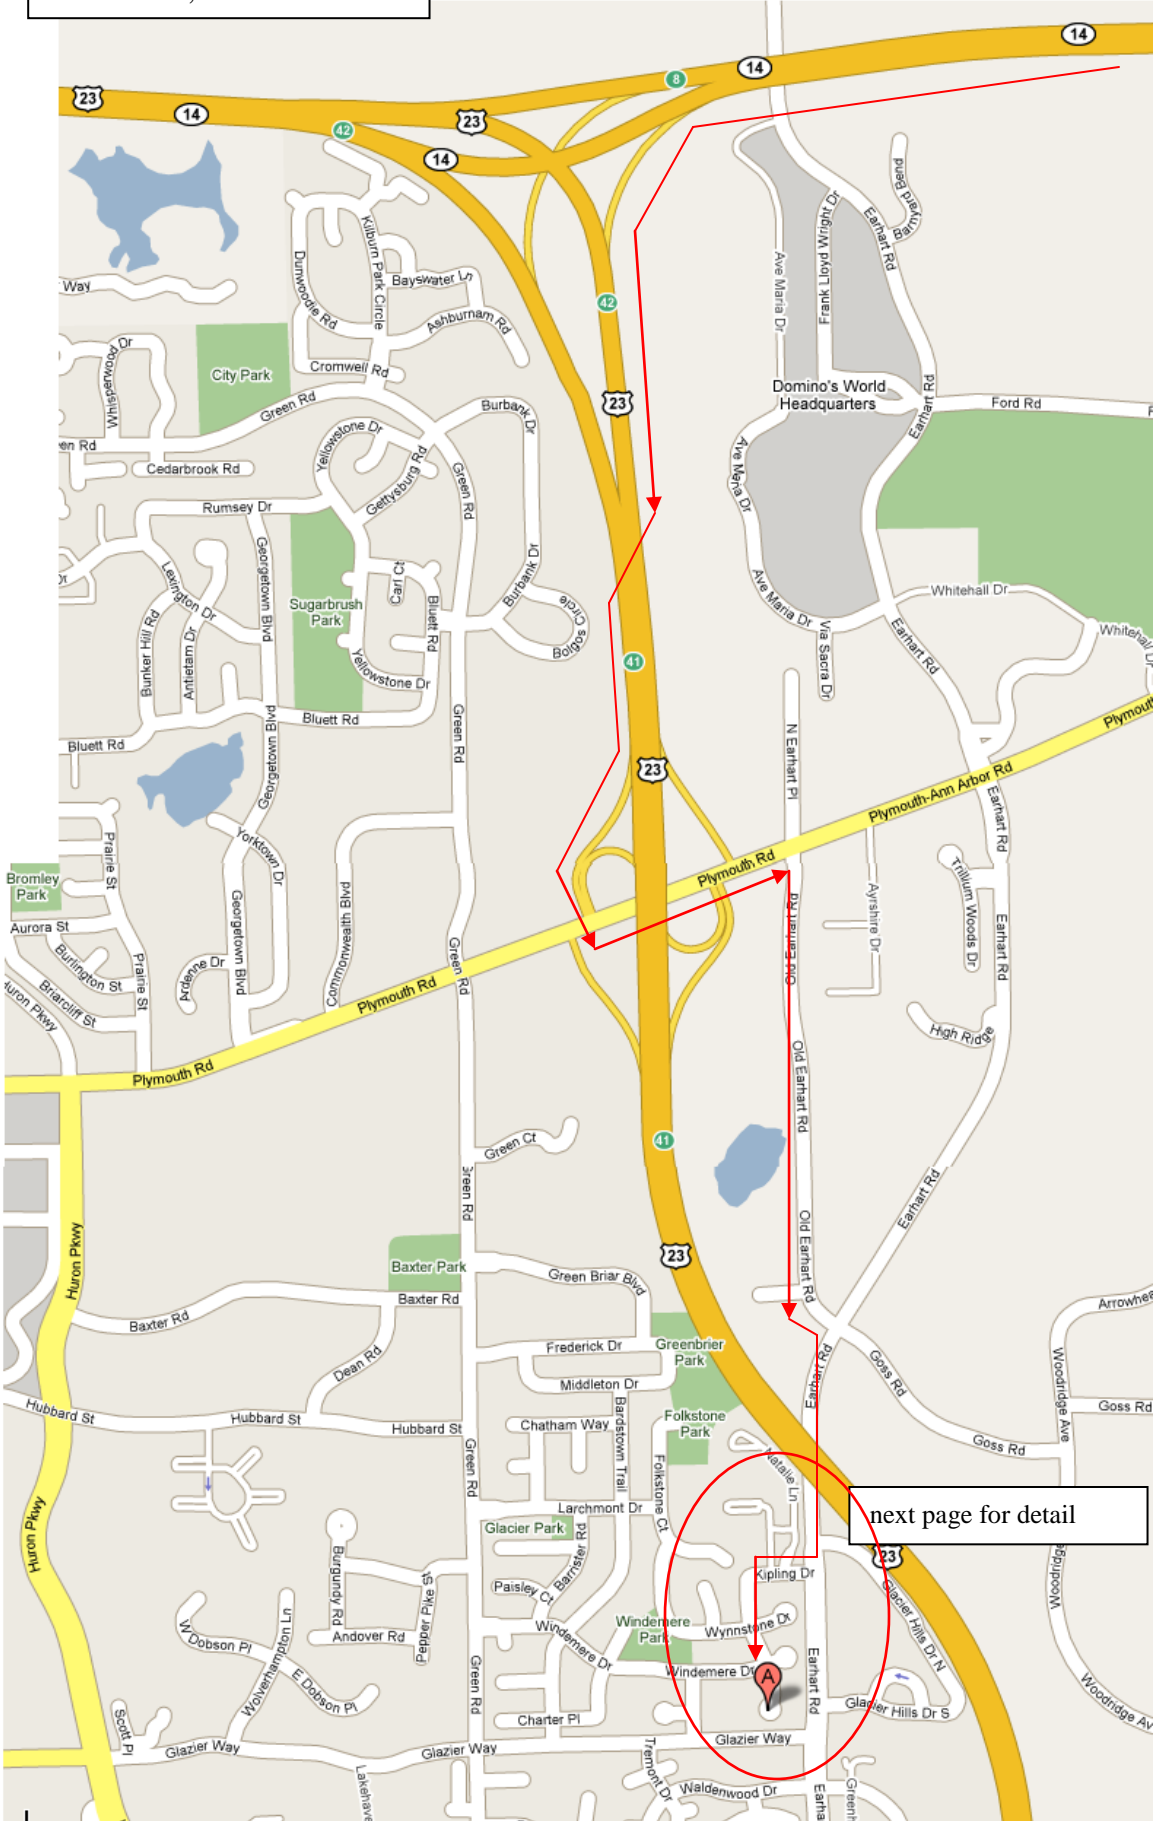

Edward & Colleen Weiss
1005 Fairmount
Ann Arbor, MI 48105

Directions:

Take 14 West to US23 South (Left)
on US23 move to right lane and take first exit (Plymouth Rd)
turn Left (East) on Plymouth Rd (cross Expressway) then Right
(South) on Old Earhart Rd to end... then Right (South) on
Earhart Rd. (cross over Expressway again) then Right on Kiplinger.
after a short distance, Kiplinger turns left and becomes Fairmount Dr.
Take Fairmount all the way to the end...
We are the house at the end with a large driveway